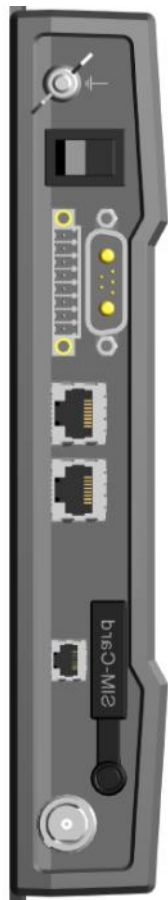

EXPLORER™ 325

SMALLEST VEHICULAR BGAN SYSTEM FOR ON-THE-MOVE COMMUNICATION

EXPLORER™ 325

- EXPLORER™ 325 is the BGAN based replacement of the Compact Car Phone (Mini-M)
- Radome will appear more Compact Car Phone like than EXPLORER™ 727

2 Ethernet with PoE

1 2-wire

Power (10.5 - 32 VDC)

Dimensions:

Antenna: Ø: 350 mm, H: 120mm

Transceiver: Similar to Sailor 150 BDU

EXPLORER™ 325

Package

EXPLORER™ 325

New Antenna

- Mechanically steered – maintenance free
- 2 element helix
- 2-axis stabilized
- Down to 5° elevation angle
- Built-in magnetic mounts.
- Colors – white
- Single coax cable with TNC connectors
 - RF, DC & modem

Size:

Diameter = 35 cm / 13.78 inches

Height = 12 cm / 4.7 inches

EXPLORER™ 325

New Transceiver

- On/Off button
- 5 x general purpose I/Os
- DC in 10.5 - 32V
- 2 x LAN interface with Power over Ethernet (PoE)
- 2 x Phone/fax interface RJ-11
- 1 Sim-Card slot
- Antenna connector